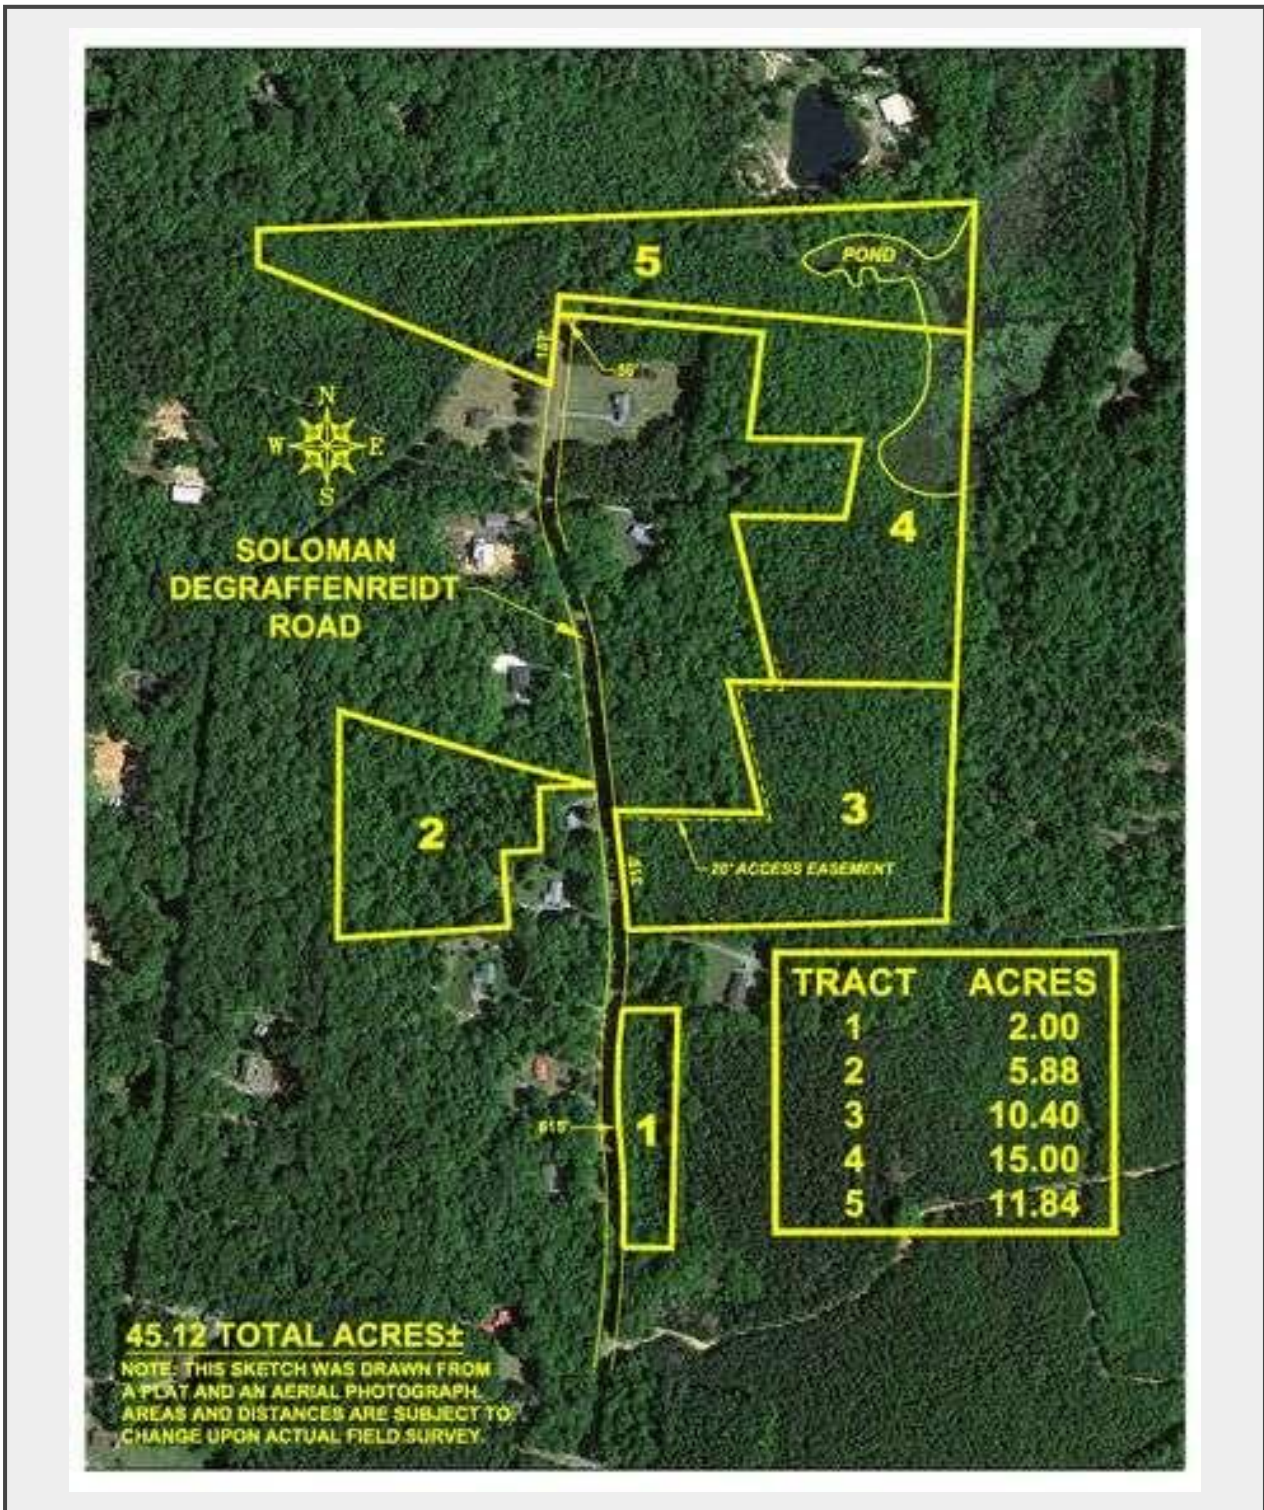

**Sale Name:** Land Auction in Pittsboro North Carolina - Soloman Degraffenreidt Rd.

**LOT 6 - Tract 5**

**Description**

Tract 5

11.84 acres

**Quantity:** 1

<https://www.acre.bid/>